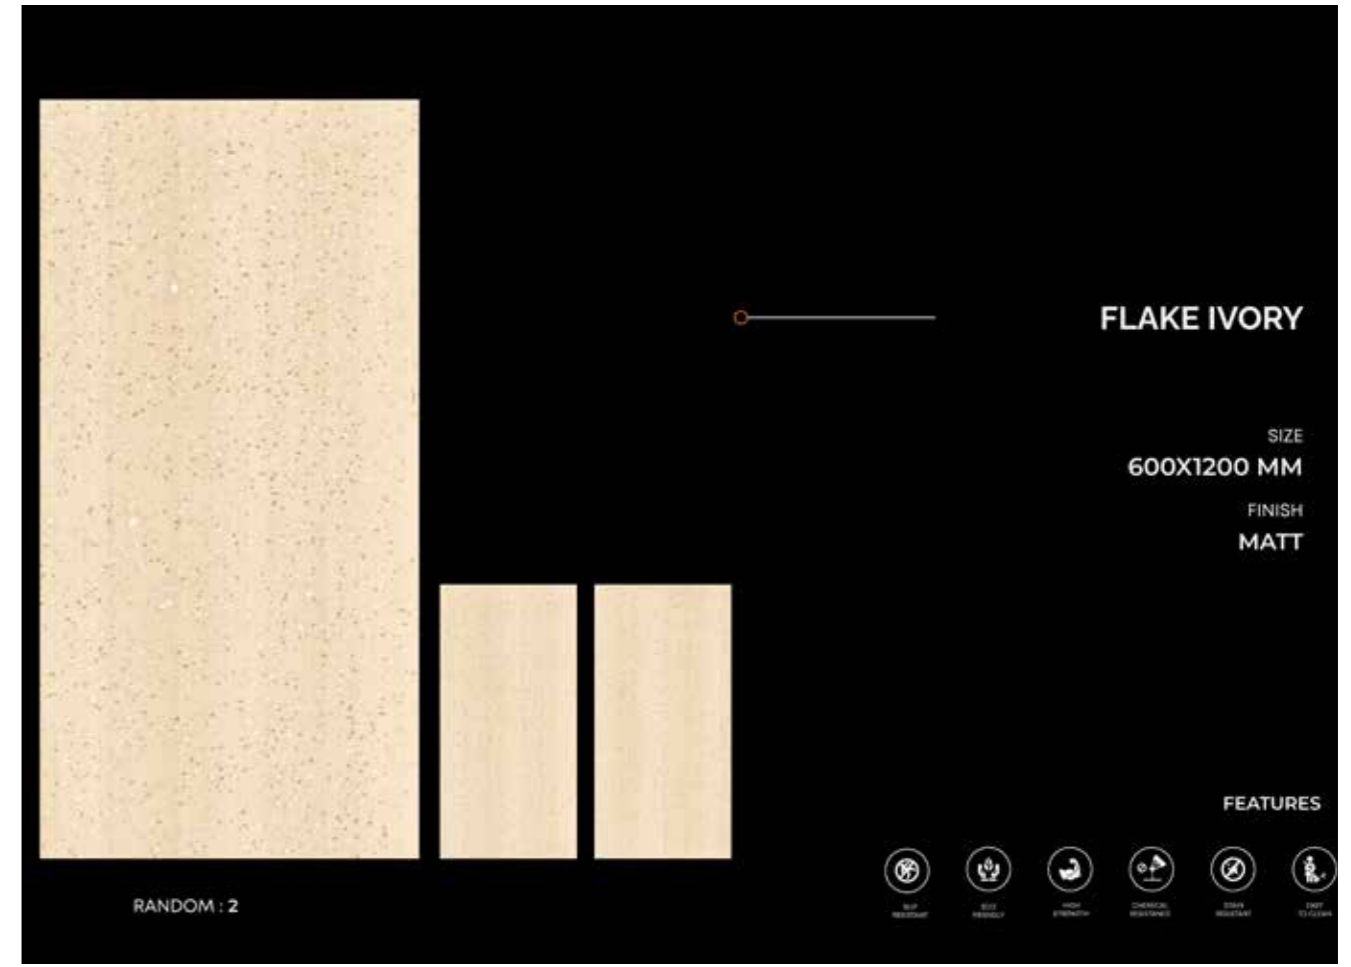

SIZE
600X1200 MM
FINISH
MATT

FEATURES

RANDOM : 3

FLAKE CHOCO

SIZE
600X1200 MM
FINISH
MATT

FEATURES

RANDOM : 2

FOIL LIMESTONE