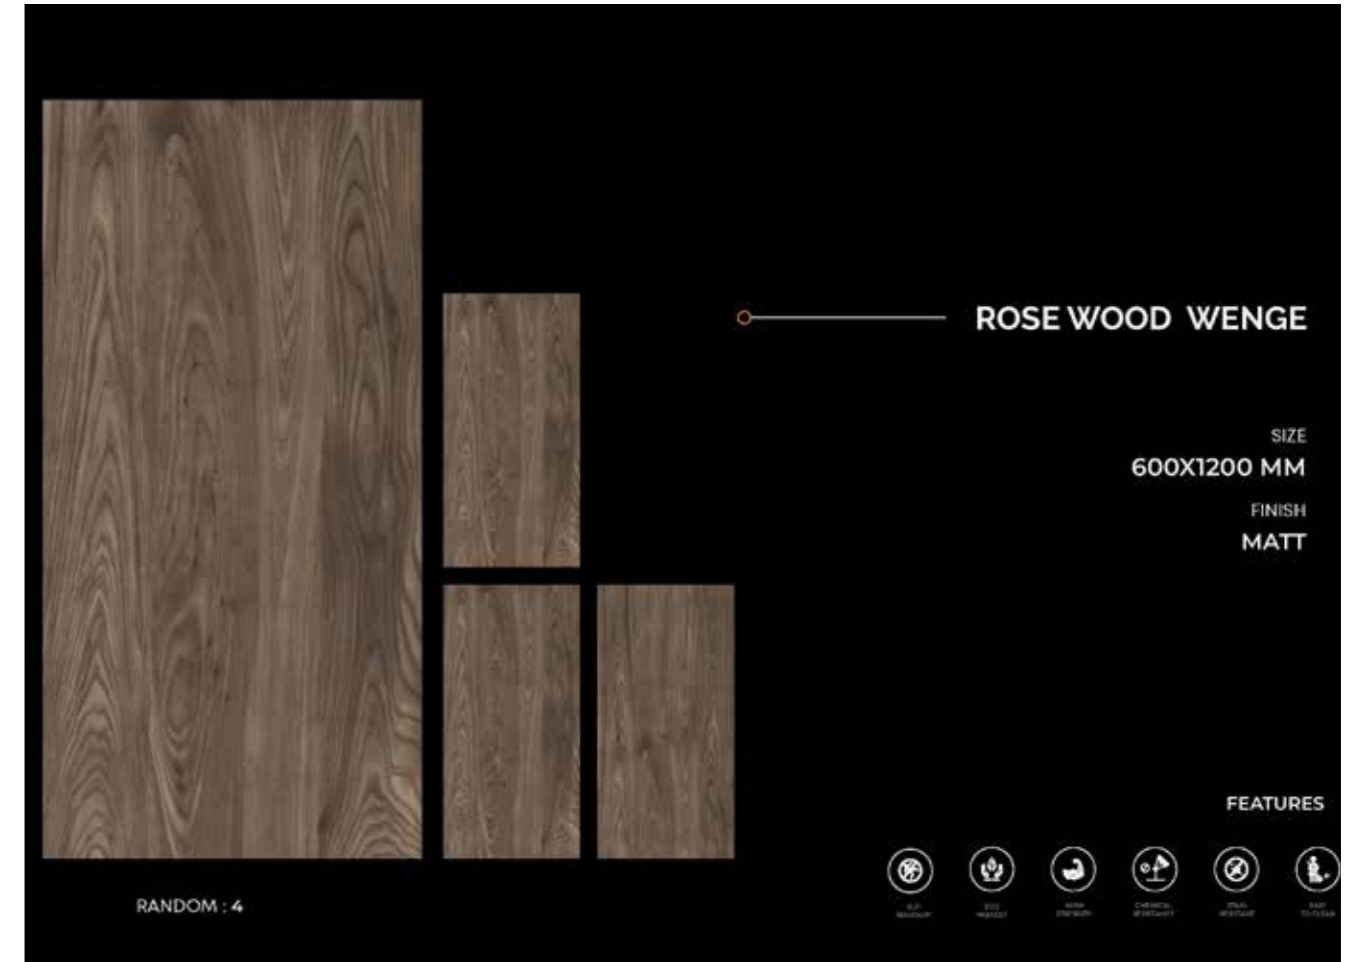

MEPAL WOOD GREY

SIZE
600X1200 MM

FINISH
MATT

RANDOM : 3

FEATURES

- Slip resistance
- Fire resistance
- Noise reduction
- Chemical resistance
- Stain resistance
- Impact resistance

SISAM WOOD BEIGE

SIZE
600X1200 MM