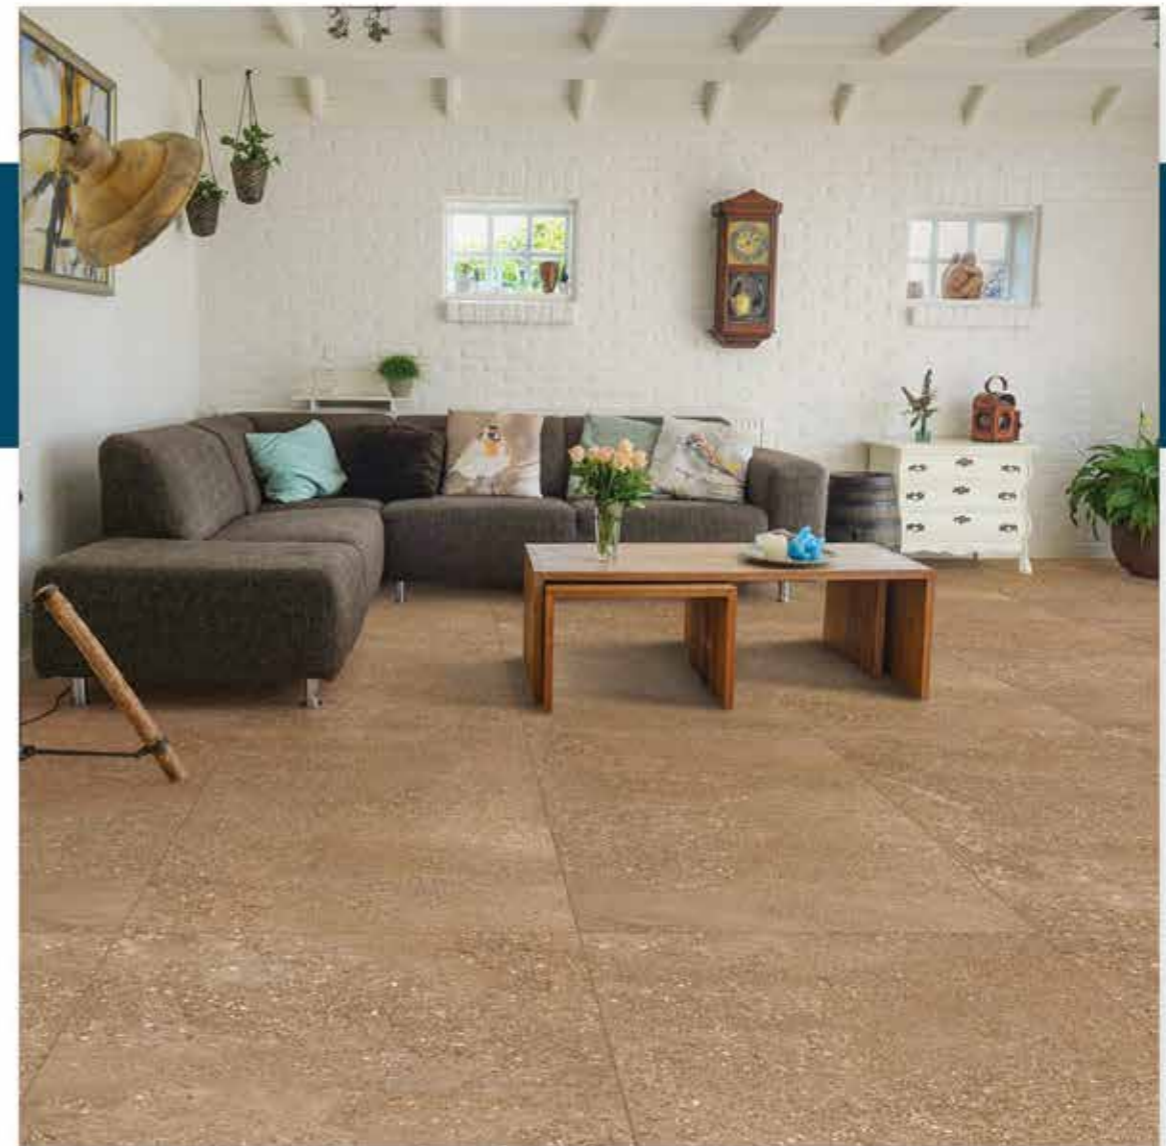

CAMELOT MINT
600 X 1200 MM, RUSTIC.

DESERT WOOD CHOCO
600 X 1200 MM, RUSTIC.

ERENGAL LIGHT GREY
600 X 1200 MM, RUSTIC.

ETHOS LAVA

600 X 1200 MM, RUSTIC.

GRAPHITE BROWN

600 X 1200 MM, RUSTIC.

HERSIN PINE