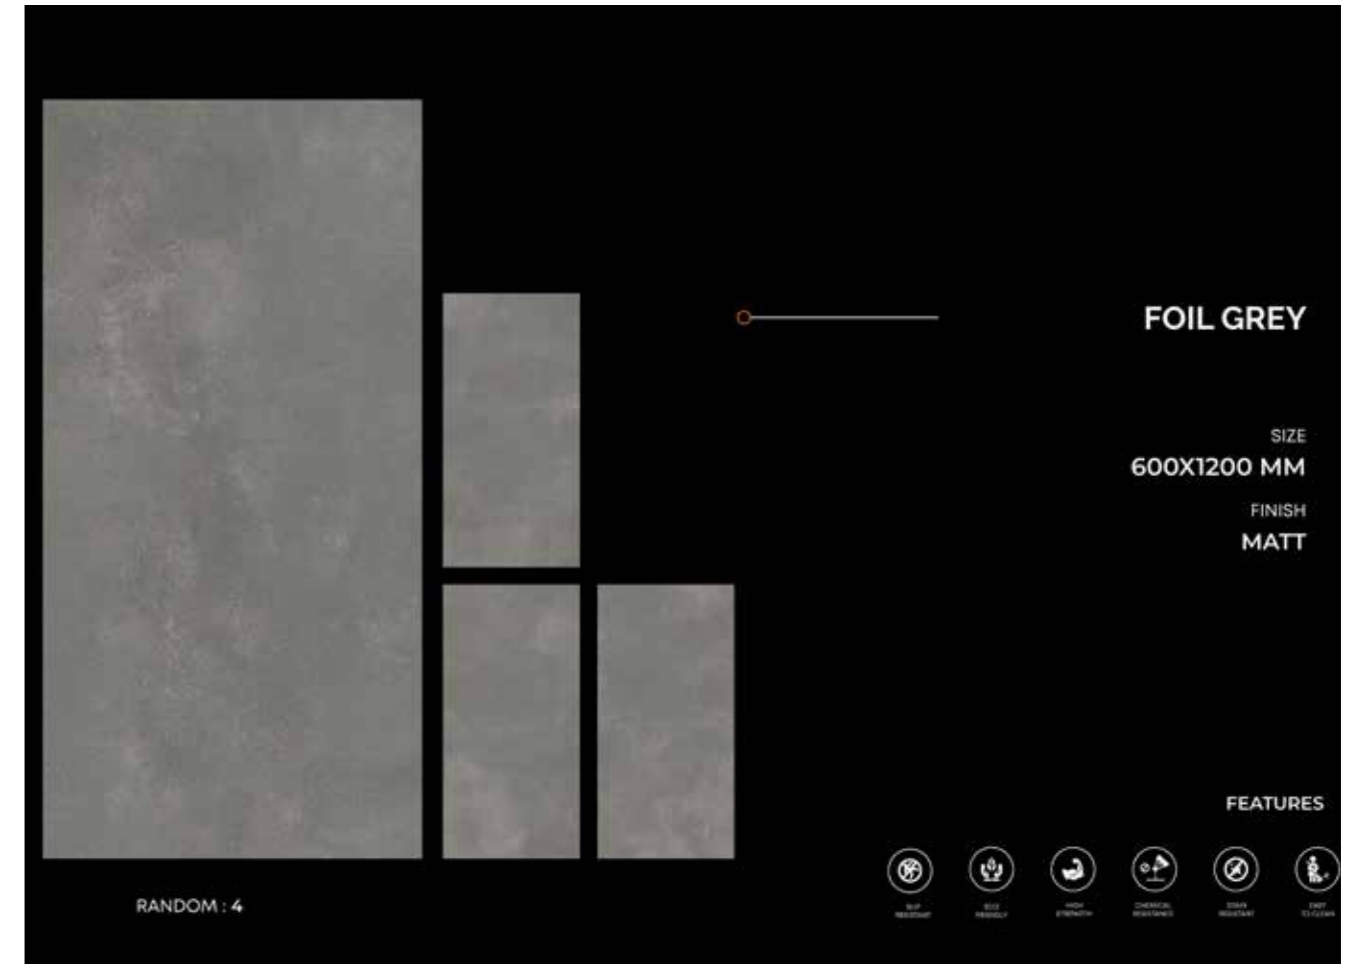

SIZE
600X1200 MM
FINISH
MATT

FEATURES

RANDOM : 3

FLAKE CHOCO

SIZE
600X1200 MM
FINISH
MATT

FEATURES

RANDOM : 2

FOIL LIMESTONE