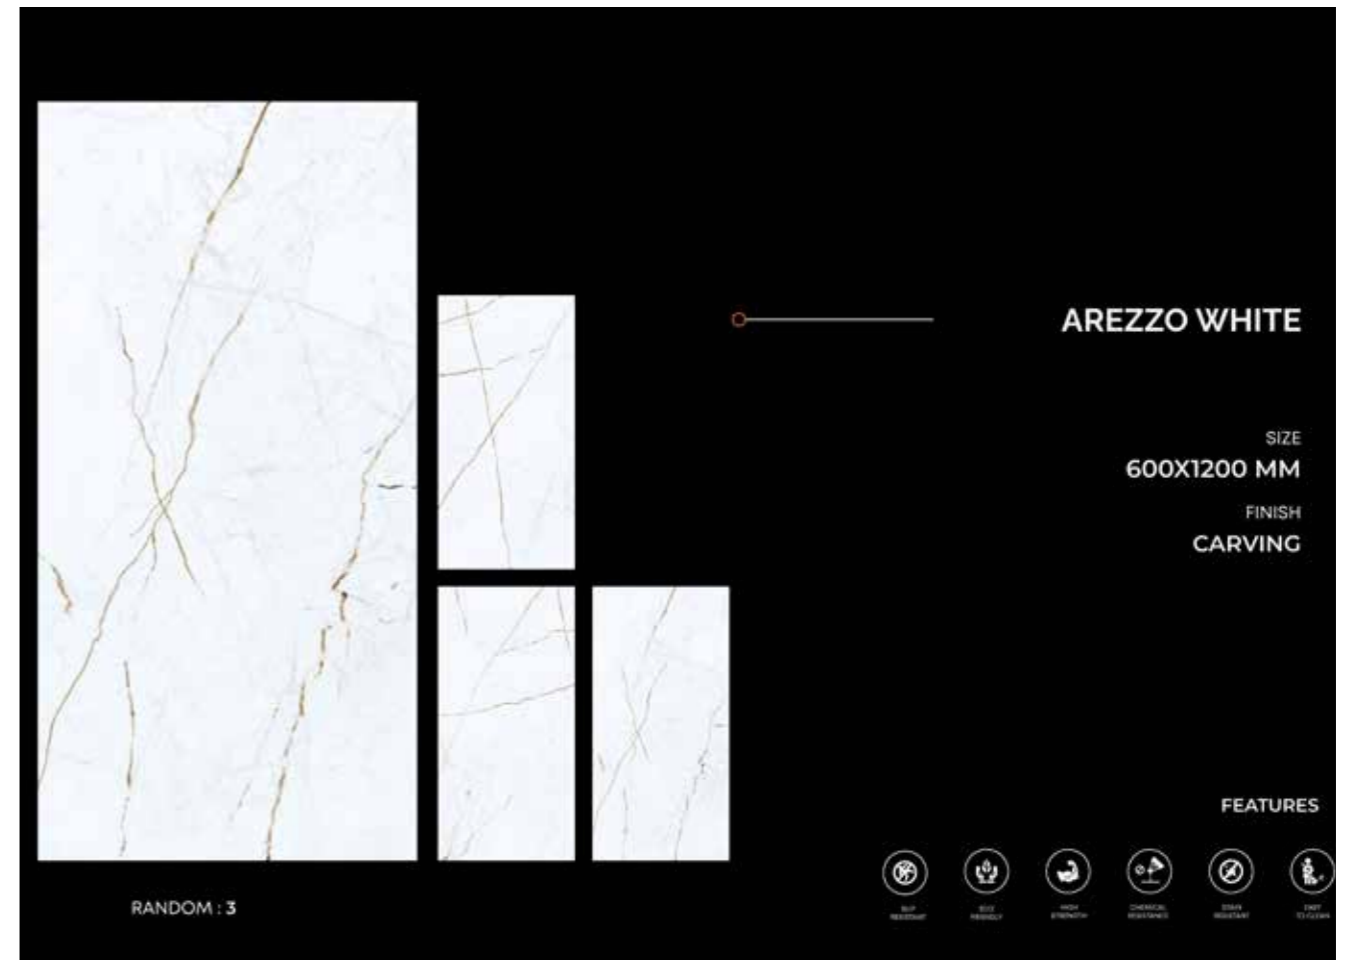

SLID BEIGE

600 X 1200 MM, RUSTIC.

SPECTROLITE IVORY

600 X 1200 MM, RUSTIC.

STELLAR FOG GREY

600 X 1200 MM, RUSTIC.

STONELA BEIGE

600 X 1200 MM, RUSTIC.

TANGO BEIGE
600 X 1200 MM, RUSTIC.

WOODLAND BROWN

600 X 1200 MM, RUSTIC.

ARTEFIC BEIGE

SIZE
600X1200 MM

FINISH
CARVING

FEATURES

- ANTI-SCRATCH
- ANTI-HEAT
- ANTI-SPILL
- CHEMICAL RESISTANCE
- ANTI-IMPACT
- ANTI-GLARE