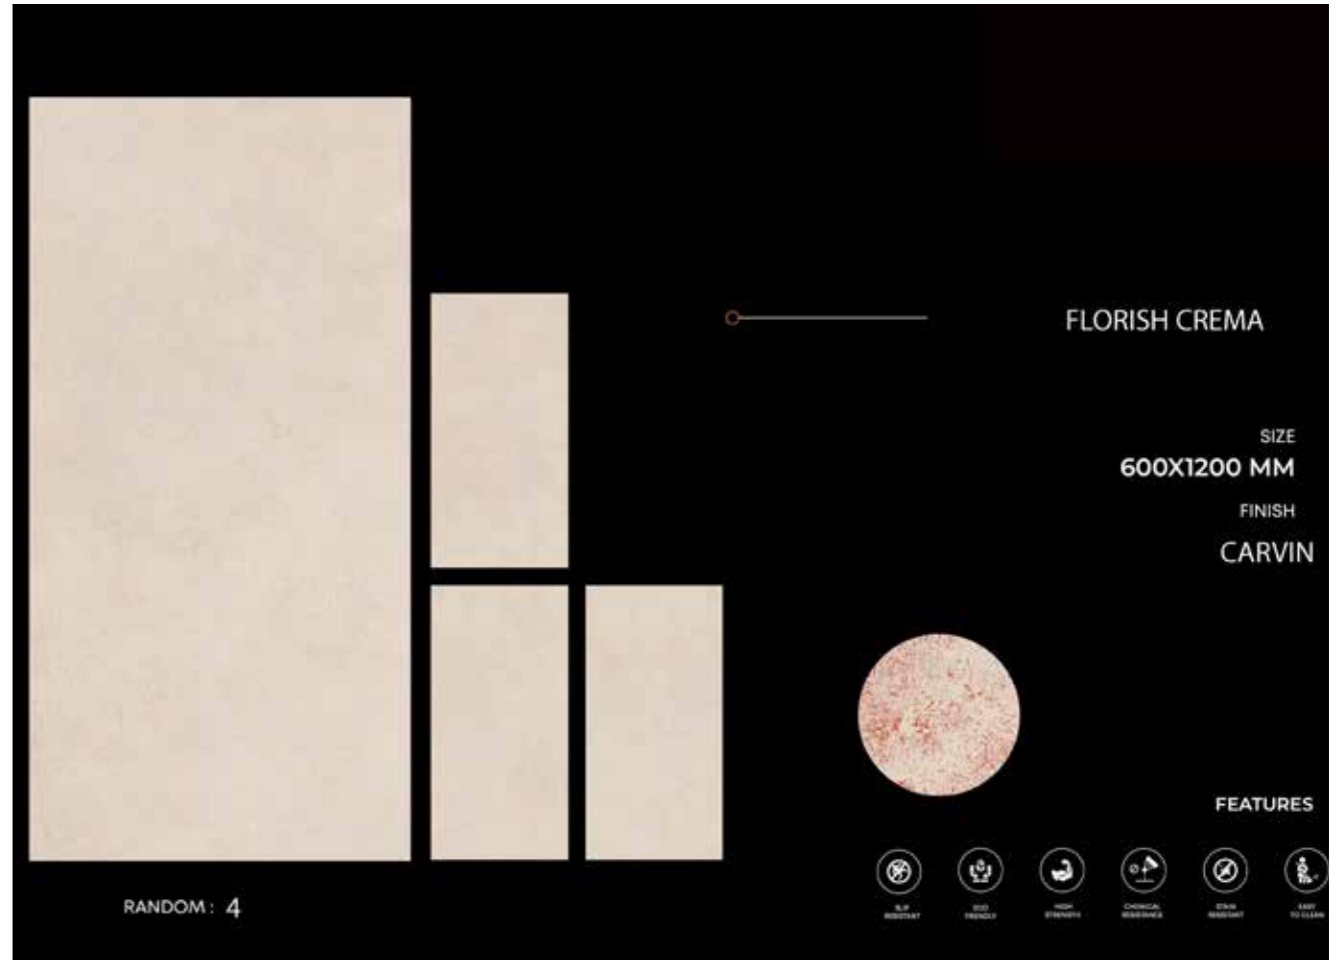

FEATURES

RANDOM : 4

FLORISH CREMA

SIZE
600X1200 MM
FINISH
CARVIN

FEATURES

RANDOM : 4