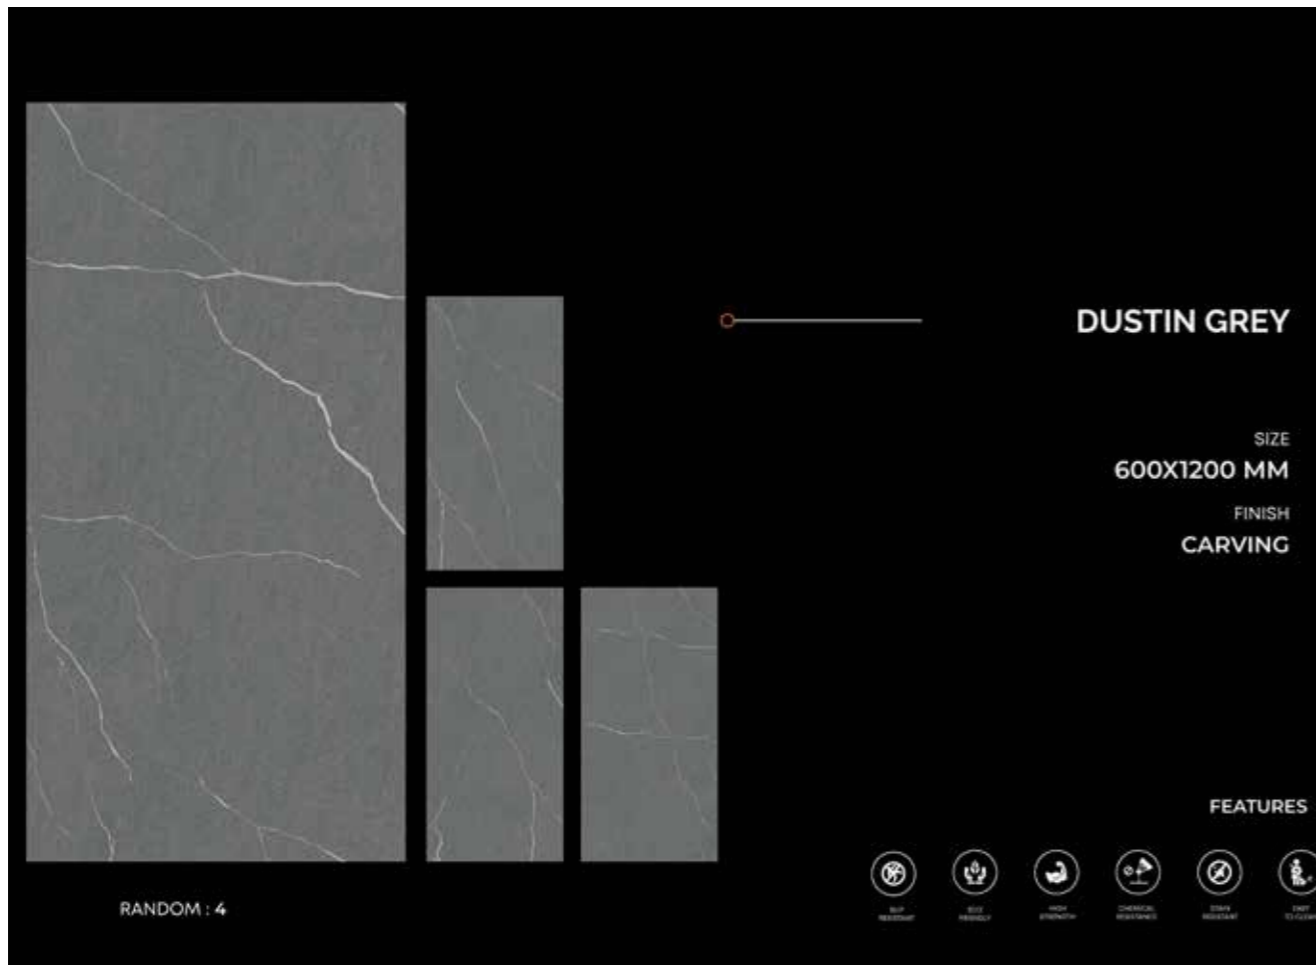

DUSTIN CREMA

SIZE
600X1200 MM

FINISH
CARVING

RANDOM : 4

FEATURES

- ANTI-SCRATCH
- ANTI-POSSIBLE
- HIGH STRENGTH
- CHEMICAL RESISTANCE
- STAIN RESISTANT
- EASY TO CLEAN

HALLCREST BIANCO

SIZE
600X1200 MM