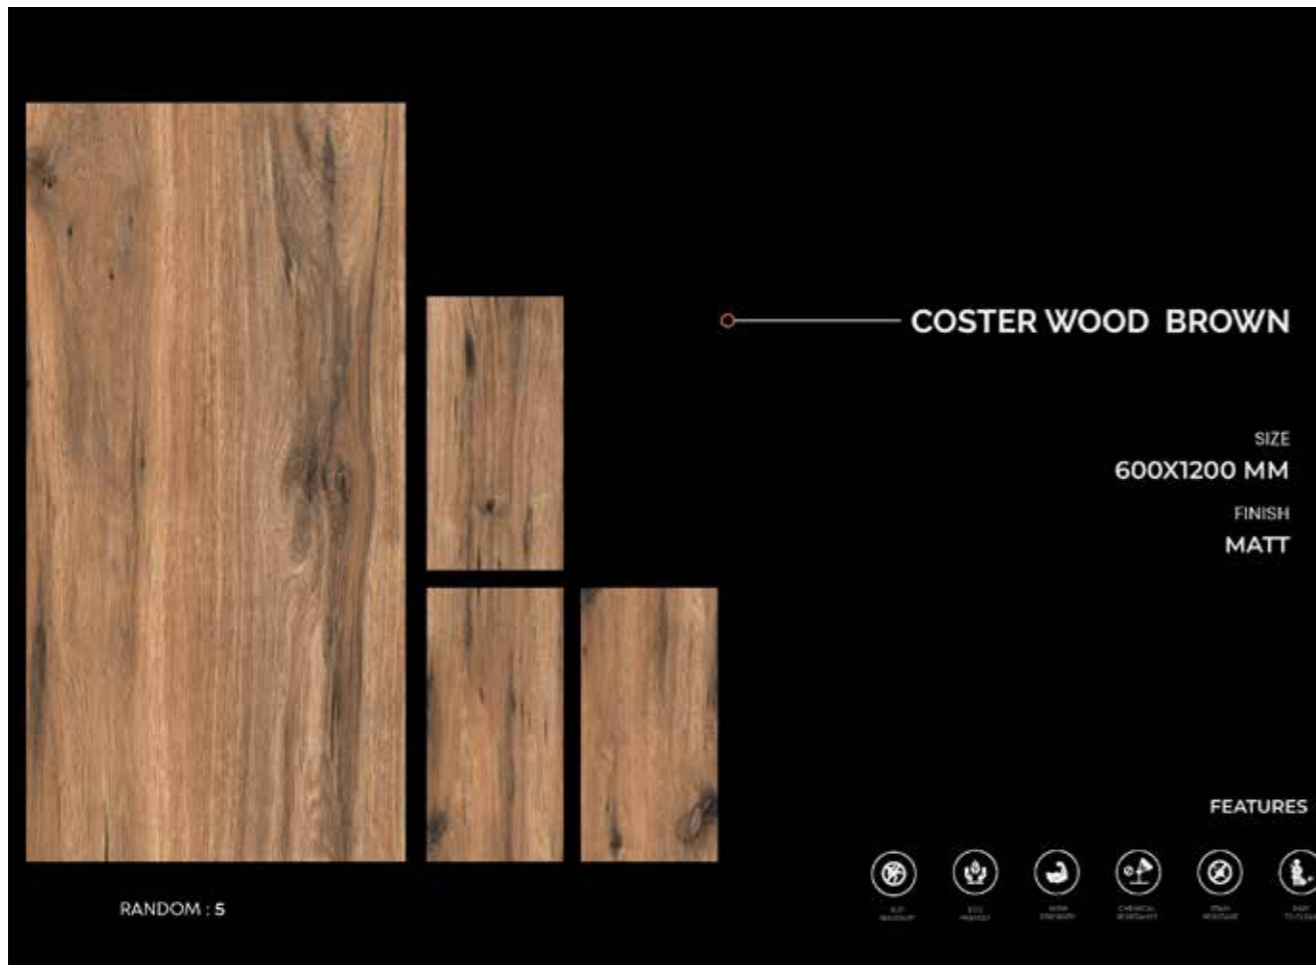

FEATURES

- WATER RESISTANT
- UV PROTECTED
- WAX FREE
- ANTI-STATIC
- ANTI-SCRATCH
- ANTI-IMPACT

ASTONE WOOD

SIZE
600X1200 MM

FINISH
MATT

RANDOM : 4

FEATURES

- WATER RESISTANT
- UV PROTECTED
- WAX FREE
- ANTI-STATIC
- ANTI-SCRATCH
- ANTI-IMPACT