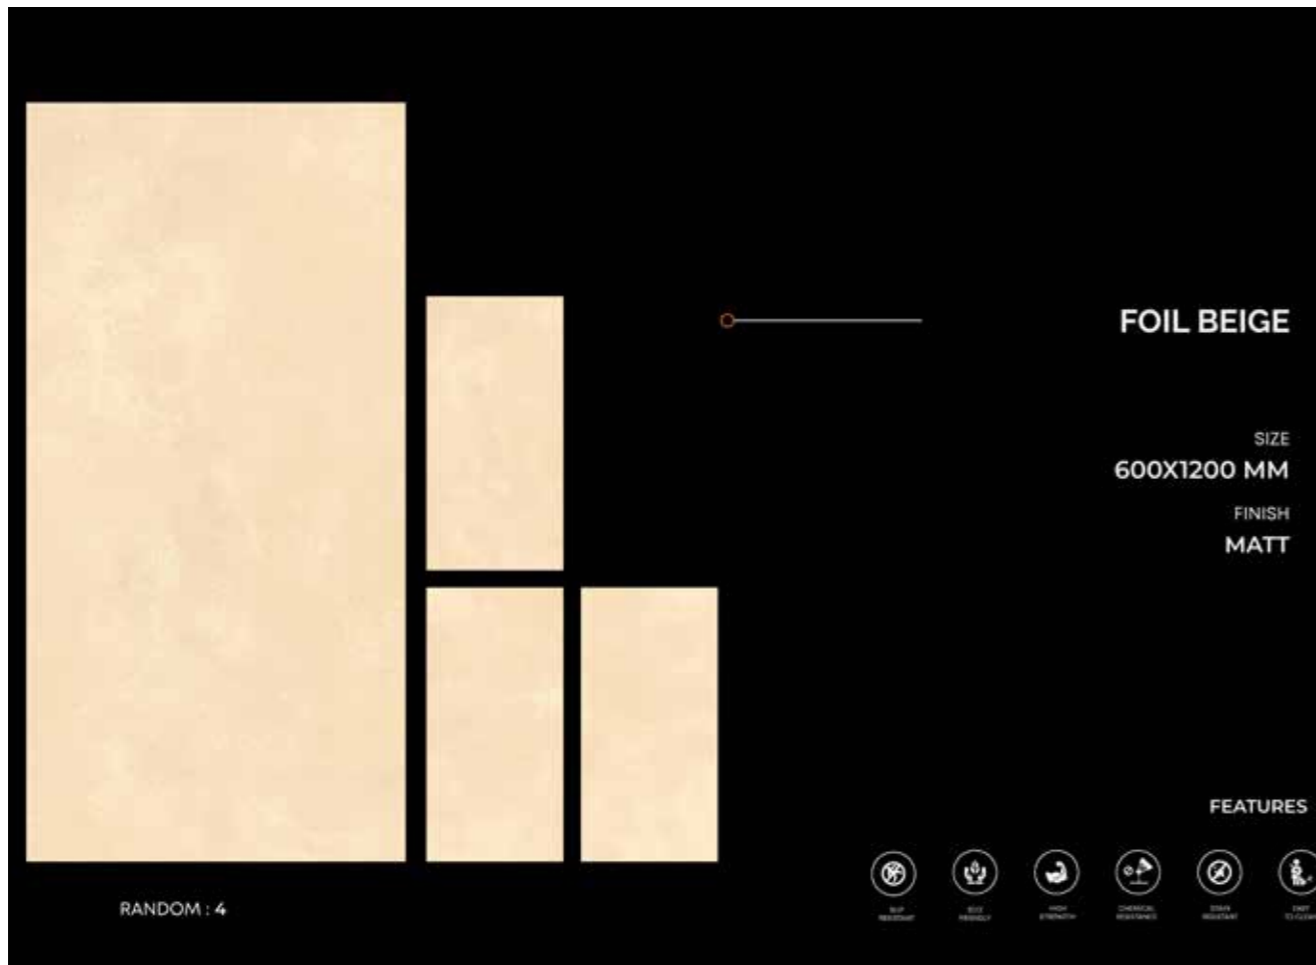

SIZE
600X1200 MM
FINISH
MATT

FEATURES

RANDOM : 3

FLAKE CHOCO

SIZE
600X1200 MM
FINISH
MATT

FEATURES

RANDOM : 2

FOIL LIMESTONE