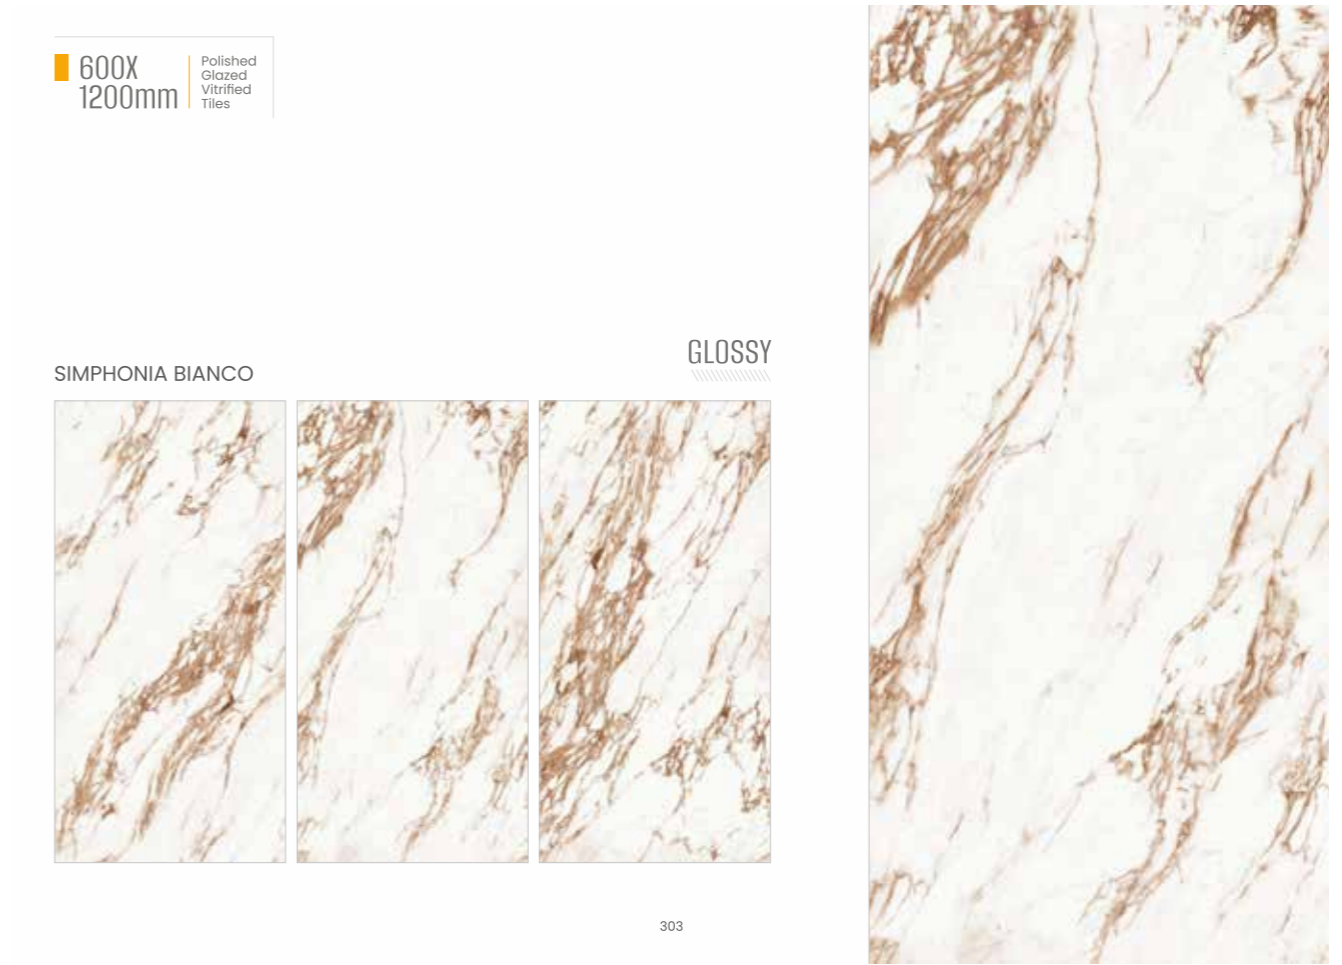

PGVT | 600x1200 mm

600X 1200mm Polished Glazed Vitrified Tiles

SPIDER BROWN

GLOSSY

300

437

600X
1200mm Polished
Glazed
Vitrified
Tiles

STATUARIO CARARA