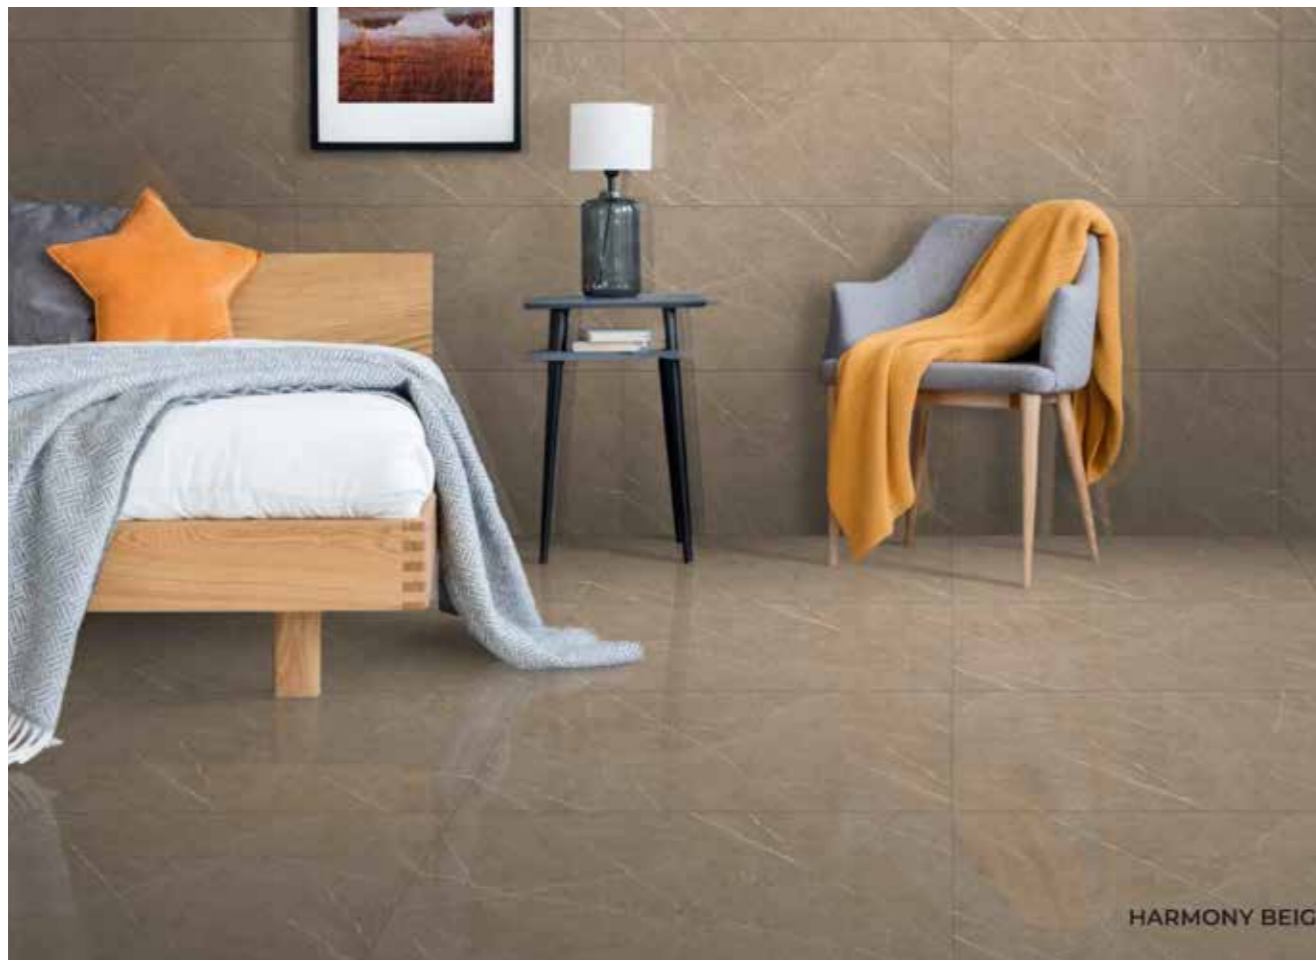

HARMONY BEIGE

SIZE
600X1200 MM

FINISH
GLOSSY

RANDOM : 3

FEATURES

- SLIP RESISTANT
- EASY TO CLEAN
- HIGH STRENGTH
- CHEMICAL RESISTANCE
- WATER RESISTANT
- EASY TO CLEAN

HARMONY GRIS

SIZE
600X1200 MM