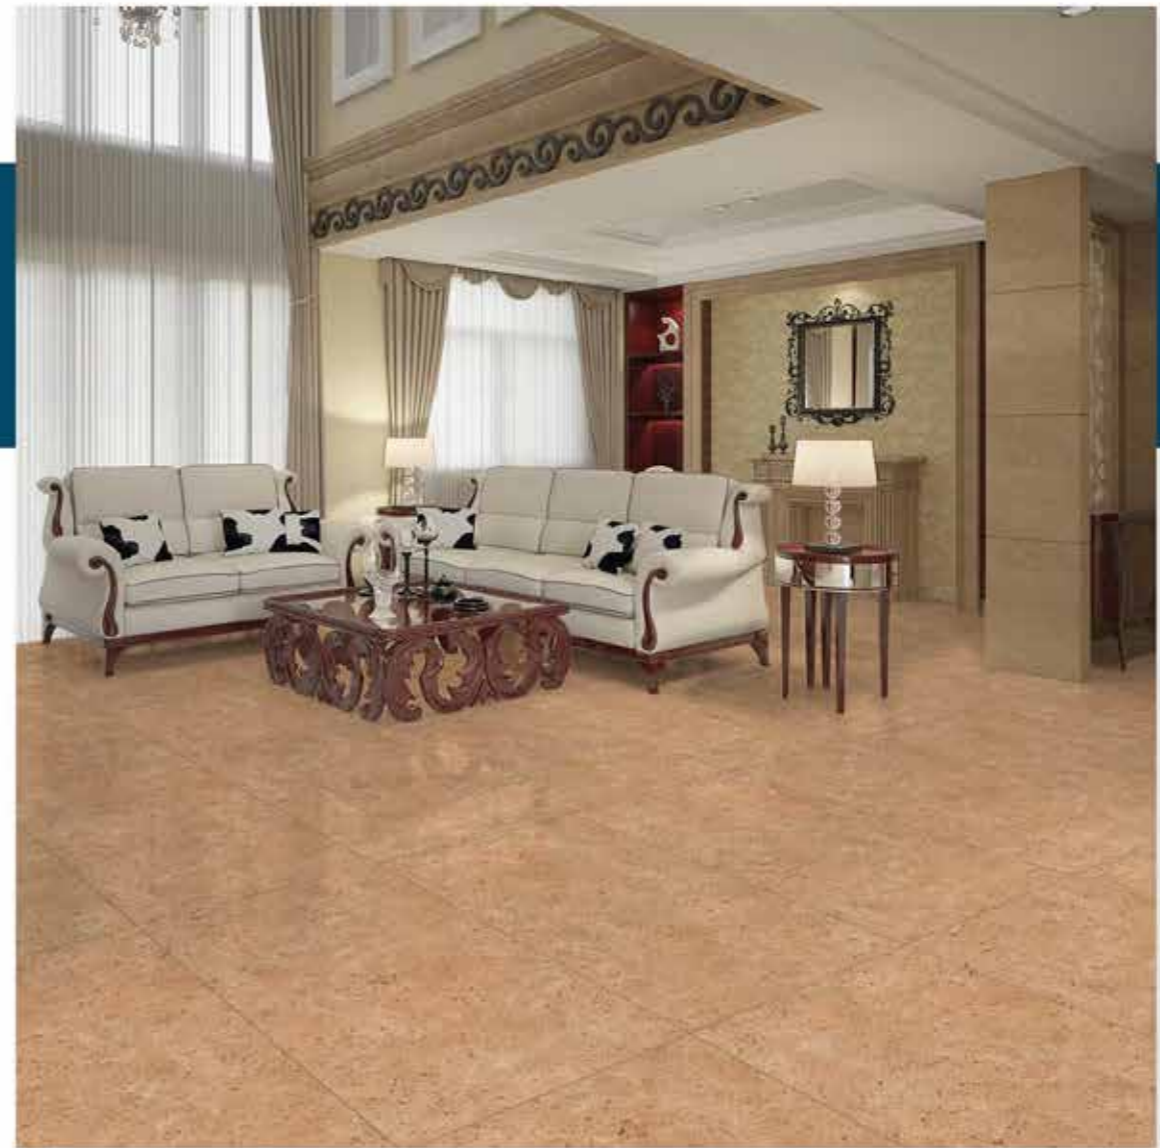

RARE NIBUS CREMA

600 X 1200 MM, RUSTIC.

REPEN SEPIA
600 X 1200 MM, RUSTIC.

ROQUE STONE BIANCO

600 X 1200 MM, RUSTIC.

SALTED CONCRETE GREY

600 X 1200 MM, RUSTIC.

SANDY BEIGE
600 X 1200 MM, RUSTIC.