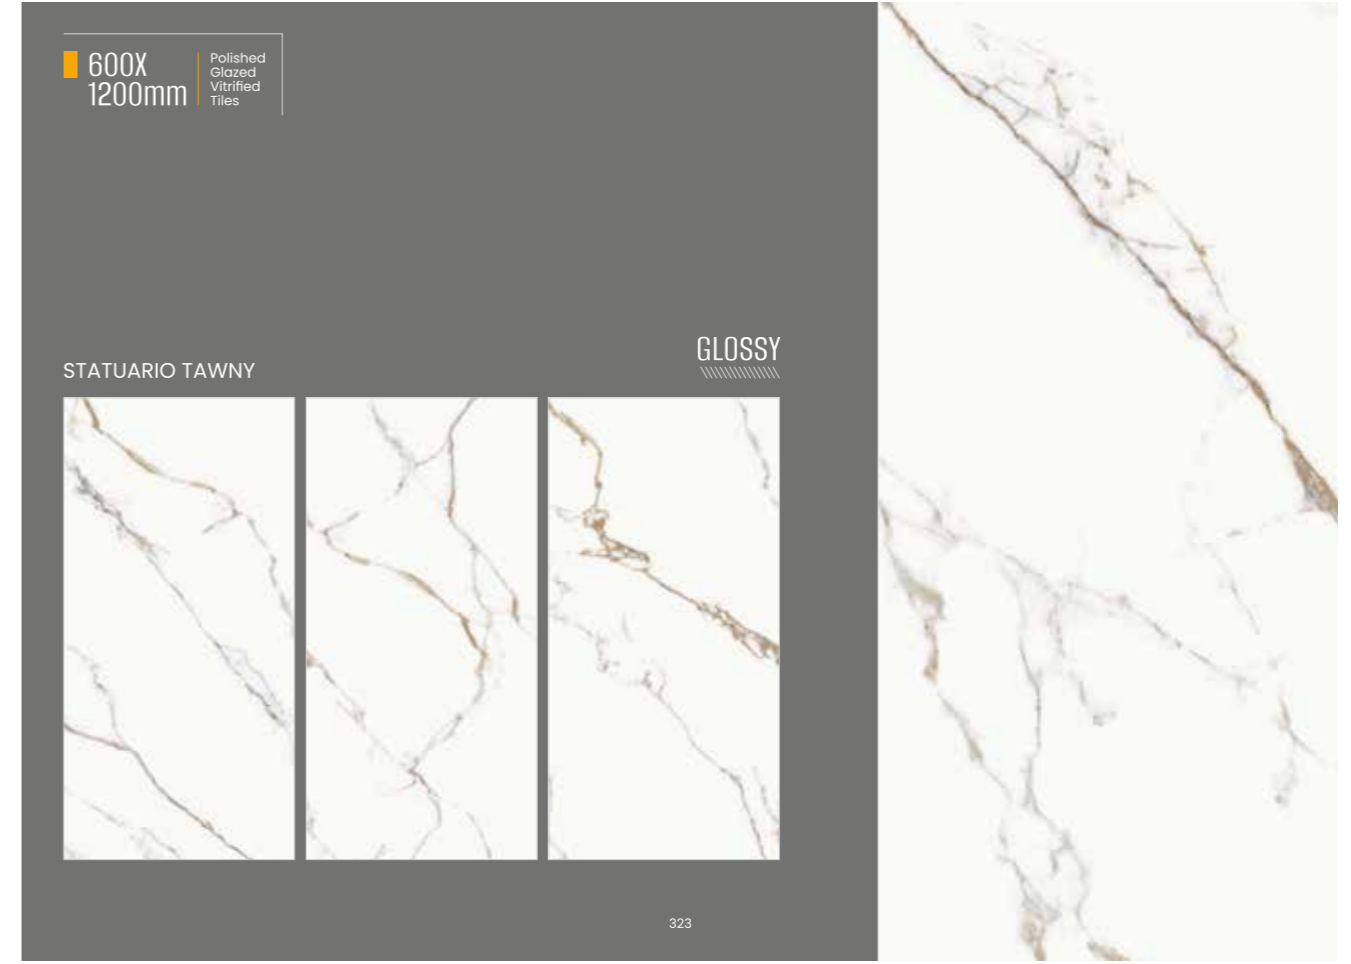

600X 1200mm Polished Glazed Vitrified Tiles