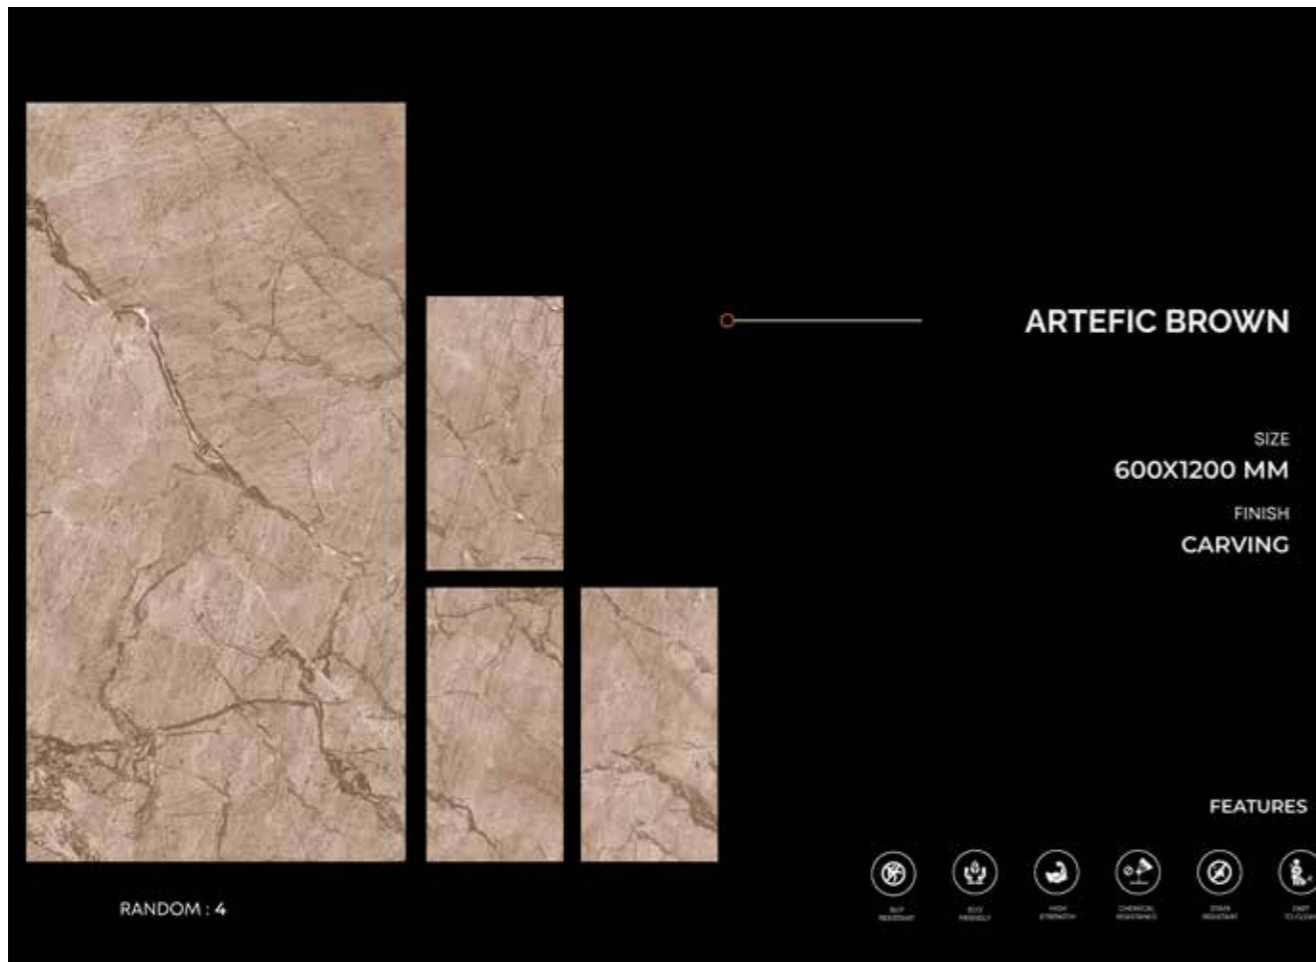

ARTEFIC BEIGE

SIZE
600X1200 MM

FINISH
CARVING

RANDOM : 4

FEATURES

- SLIP RESISTANT
- EEO FRIENDLY
- HIGH STRENGTH
- CHEMICAL RESISTANCE
- STAIN RESISTANT
- EASY TO CLEAN

854

855