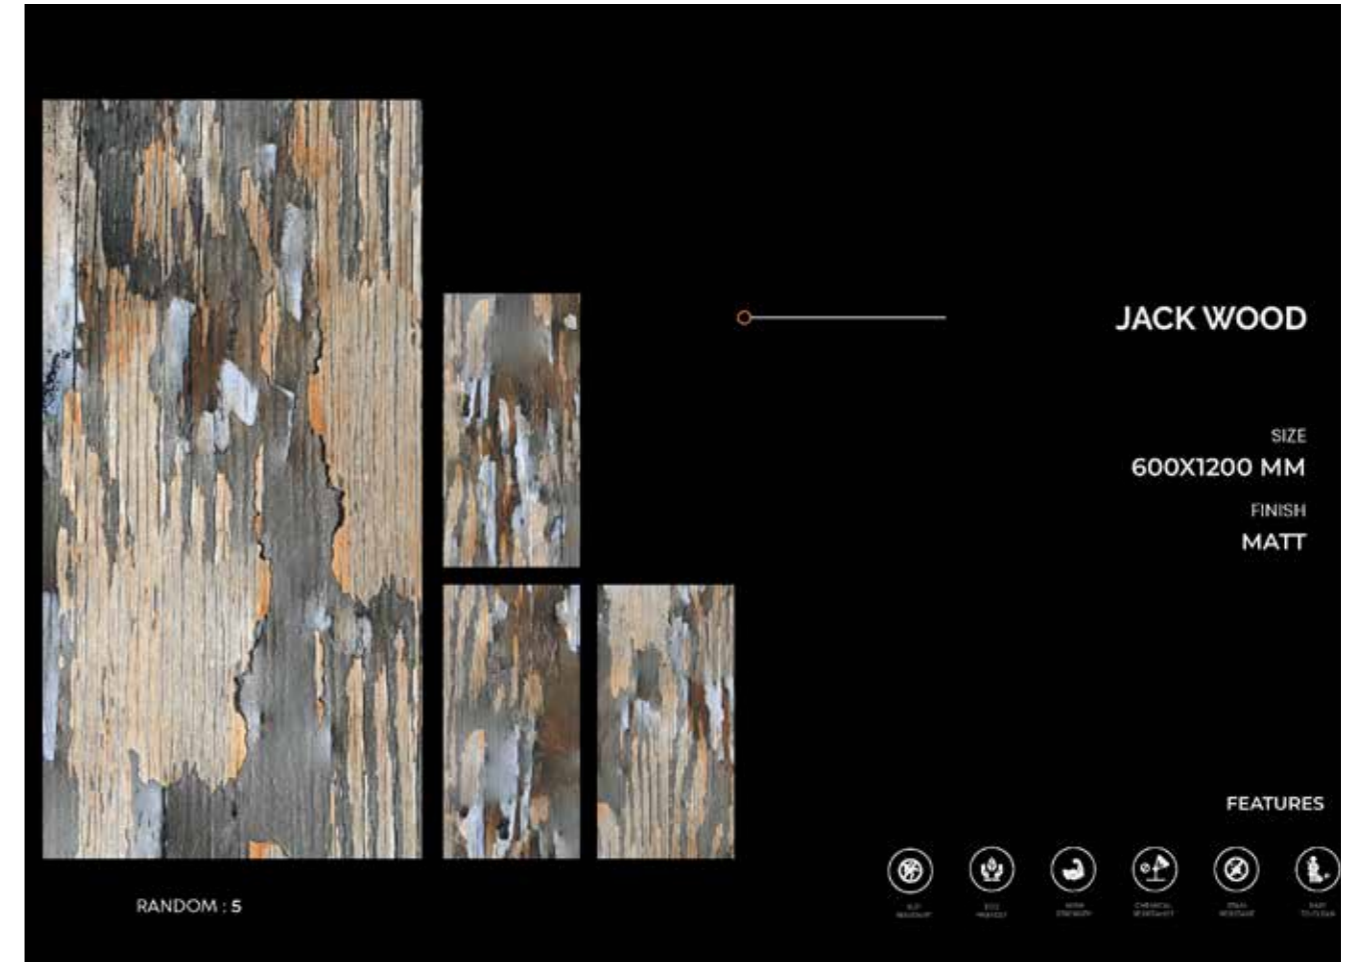

FEATURES

- WATER RESISTANT
- UV PROTECTED
- WAX FINISH
- CHEMICAL RESISTANT
- STAIN RESISTANT
- SLIP RESISTANT

LAMINA WOOD BEIGE

SIZE
600X1200 MM

FINISH
MATT

RANDOM : 4

FEATURES

- ANTI-SCRATCH
- ANTI-HEAT
- ANTI-IMPACT
- CHEMICAL RESISTANCE
- ANTI-WEAR
- ANTI-TOURNAIS